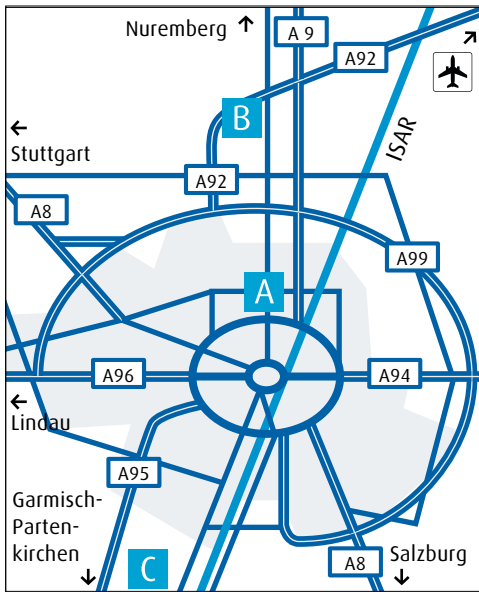

Directions. Munich site.

LeadIng.

THE LINDE GROUP

Linde AG
Corporate Center
Leopoldstrasse 252
80807 Munich
Germany

Telephone +49.89.35757-01
Fax +49.89.35757-1075

info@linde.com
www.linde.com